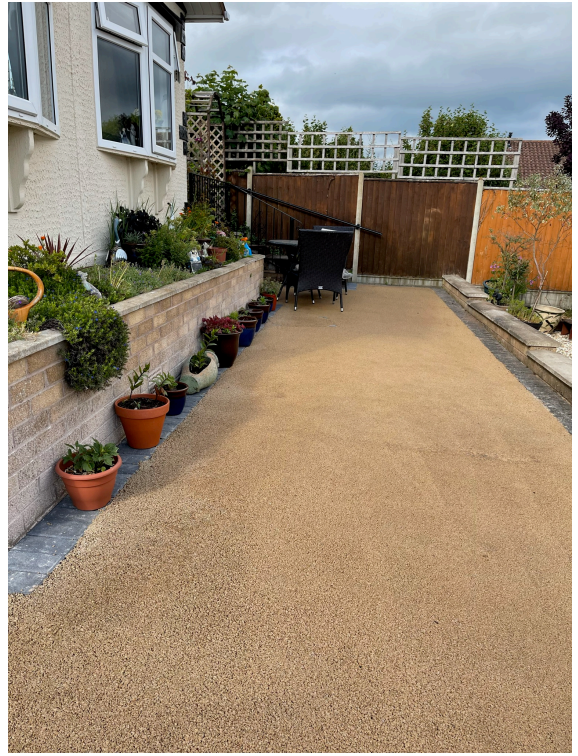

Ross-On-Wye

Breathing new life to a gravel drive.

Project Details

Client: John and Dave

Location: Ross-On-Wye

Sector: Residential

Date:

NatraTex recently had the opportunity to provide our NatraTex Cotswold surfacing solutions to a few residents of the English town of Ross-On-Wye. Read below for our client's testimonials.

For More Information

For more information on how NatraTex Cotswold can transform your installation, contact Fran at: enquiries@natratex.co.uk

Project Gallery

Project Gallery

Feedback From Our Client

My neighbour and I decided to change from a gravel drive, we shopped around for something to complement our caravan park and the surrounding homes — as well as the granite sets we wanted to keep.