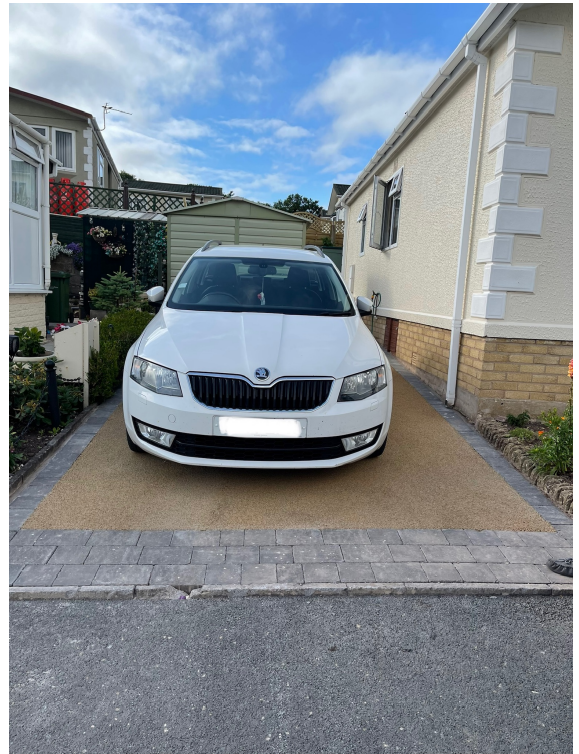

Ross-On-Wye

Breathing new life to a gravel drive.

Project Details

Client: John and Dave

Location: Ross-On-Wye

Sector: Residential

Date:

NatraTex recently had the opportunity to provide our NatraTex Cotswold surfacing solutions to a few residents of the English town of Ross-On-Wye. Read below for our client's testimonials.

For More Information

For more information on how NatraTex Cotswold can transform your installation, contact Fran at: enquiries@natratex.co.uk

Project Gallery

Project Gallery

Feedback From Our Client

My neighbour and I decided to change from a gravel drive, we shopped around for something to complement our caravan park and the surrounding homes — as well as the granite sets we wanted to keep.